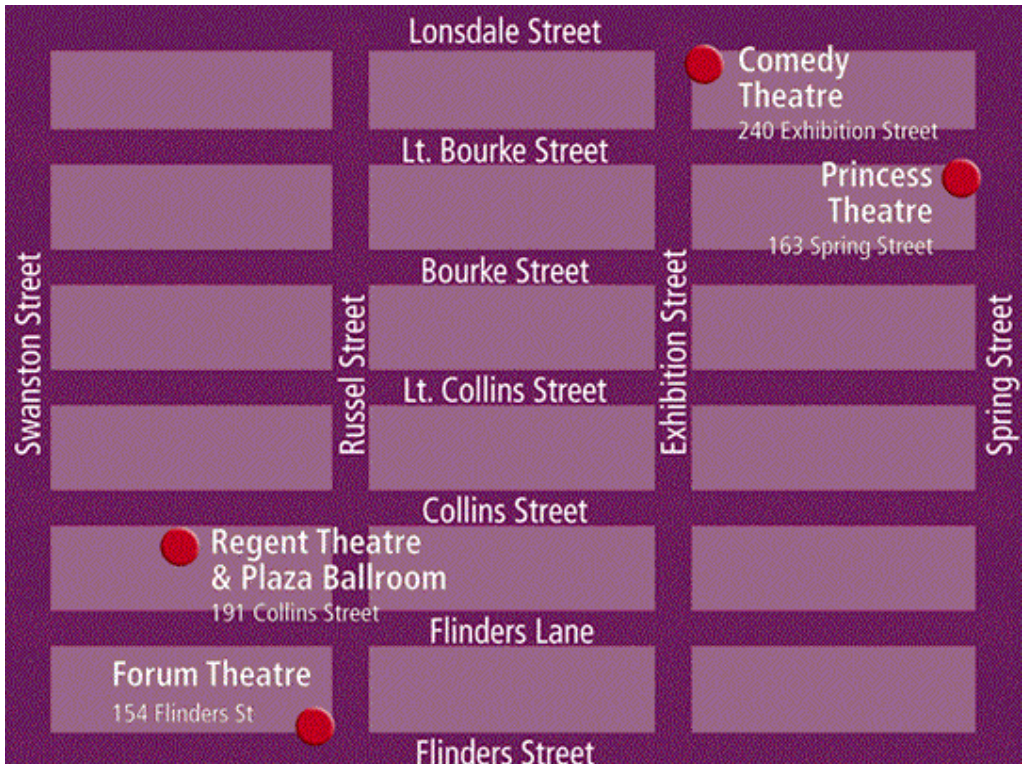

Plaza Ballroom
191 Collins Street, Melbourne

Regent Theatre Stage Door
200 Flinders Lane, Melbourne

Car Parking

City Square Car Park conveniently located under the Westin Hotel at 202-208 Flinders Lane is open 24 hours

Flinders Gate Car Park located at 172-192 Flinders Street, alternate access via 195 Flinders Lane, is open until Midnight Sunday – Thursday and to 2.00am on Friday and Saturday

The Flinders Gate Car Park offers guests of the Plaza Ballroom a reduced evening rate after 4pm*

**Please have your car parking ticket stamped at the Plaza Ballroom cloakroom*